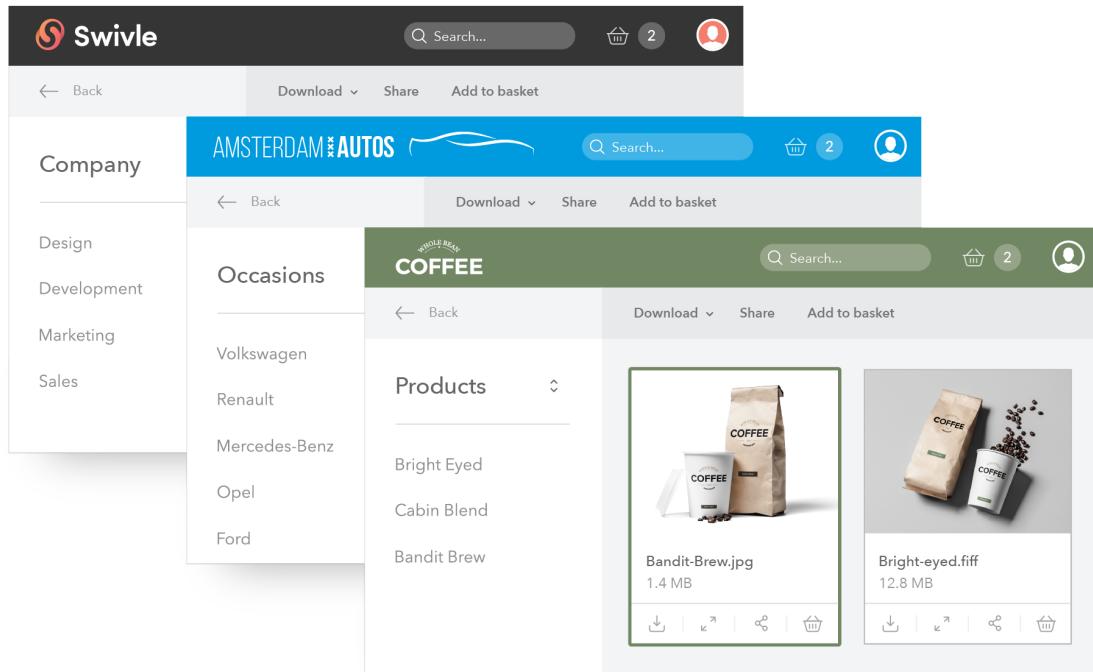

Share your work with ease

Branded portals — Create multiple public and private portals. Each with their own unique content, styling and subdomain. Perfect for sharing your public brand assets or sharing work with clients.

1-click share — No need for third party file transfer services - just click to share.

Request upload — Let other people upload their files straight into Swivle. Ideal for working with clients or freelancers.

Integrates in your workflow

Best-in-class Adobe Indesign integration — Eliminate manual steps. Simply open your InDesign files directly from Swivle, or save from InDesign back into the cloud.

API — We have a rich set of API's that allow you to build your own integrations with Swivle. For example, directly publish your approved assets to any CMS, MDM, PIM and E-commerce website.