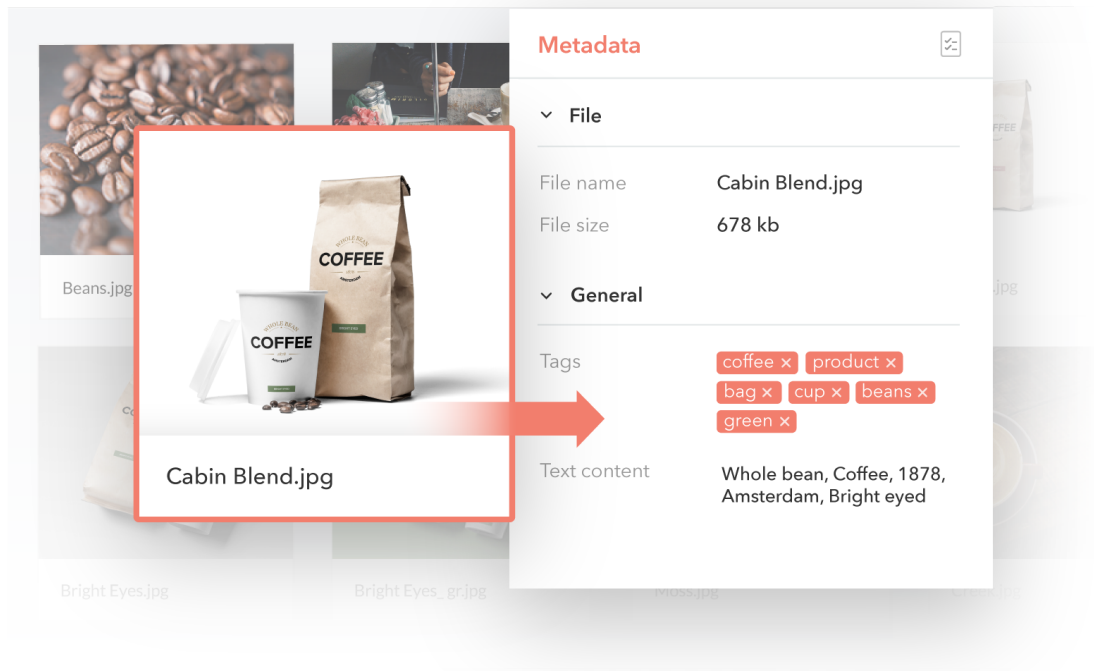

Swivle - Digital Asset Management in the cloud with unlimited storage

We've simplified the way you and your business organize digital assets. All from one place.

Beautiful and intuitive file management

Unleash the power of AI — Skip the manual work and let AI help you with automatic tagging and making text in your images searchable.

(Coming soon)

Search made easy — Find the right files within seconds with Swivle's powerful tagging and filtering.

Visual interface — Always have a visual overview of your files with thumbnails and full previews.